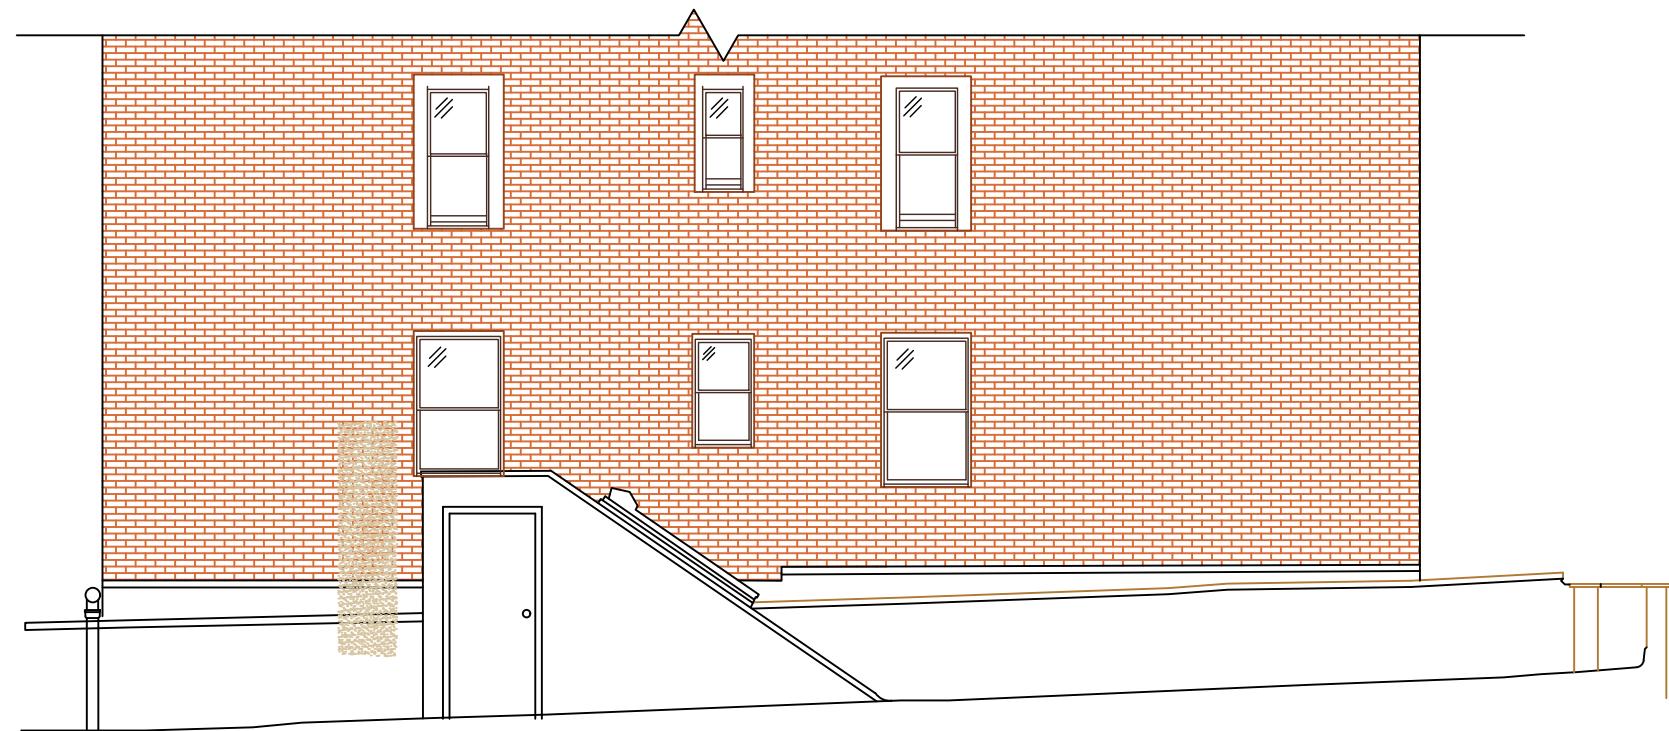

G & P ASSOCIATES
 32 STATE STREET SUITE 214 (607)427-8302
 BINGHAMTON NY (607)327-1106
 PROJECT:
 ADDRESS: 1209 PARK AVENUE
 NY, NY
 DATE:4/25/2023

G & P ASSOCIATES

32 STATE STREET SUITE 214 (607)427-8302
 BINGHAMTON NY (607)327-1106

PROJECT:
 ADDRESS: 1209 PARK AVENUE
 NY, NY
 DATE: 4/25/2023

G & P ASSOCIATES

32 STATE STREET SUITE 214 (607)427-8302
 BINGHAMTON NY (607)327-1106

PROJECT:
 ADDRESS: 1209 PARK AVENUE
 NY, NY
 DATE: 4/25/2023