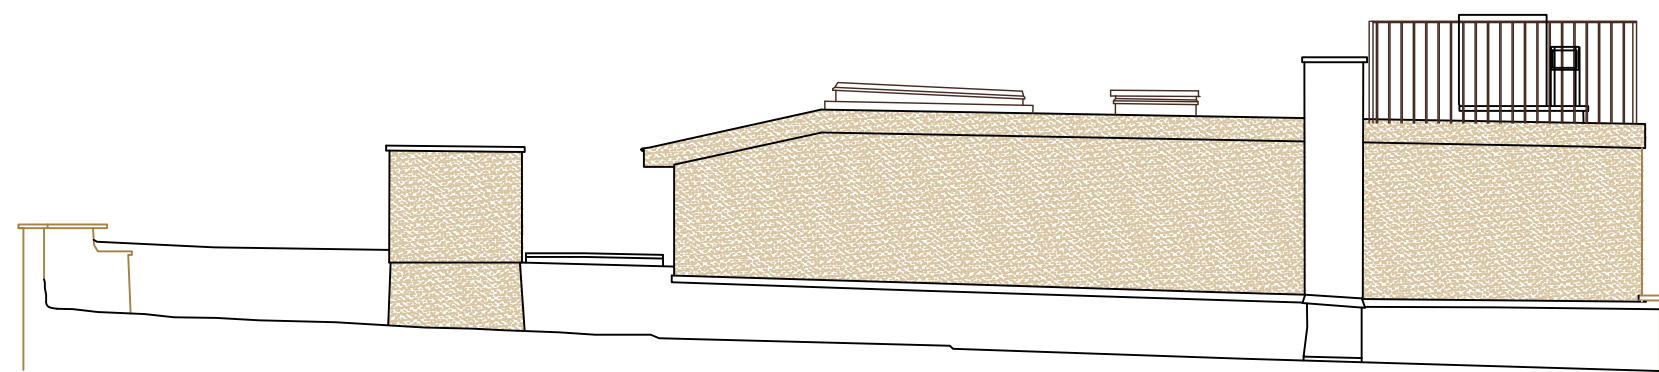

G & P ASSOCIATES
 32 STATE STREET SUITE 214 (607)427-8302
 BINGHAMTON NY (607)327-1106
 PROJECT:
 ADDRESS: 1209 PARK AVENUE
 NY, NY
 DATE:4/25/2023

G & P ASSOCIATES

32 STATE STREET SUITE 214 (607)427-8302
 BINGHAMTON NY (607)327-1106

PROJECT:
 ADDRESS: 1209 PARK AVENUE
 NY, NY
 DATE: 4/25/2023

G & P ASSOCIATES

32 STATE STREET SUITE 214 (607)427-8302
 BINGHAMTON NY (607)327-1106

PROJECT:
 ADDRESS: 1209 PARK AVENUE
 NY, NY
 DATE: 4/25/2023